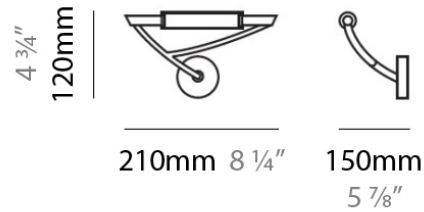

PROJECT
TYPE
NOTES
QUANTITY
DATE

WINGS SURFACE

D83060

GENERAL

Series: Wings
Brand: Panzeri
Division: Design
Mounting Type: Surface
Mounting Location: Wall
Subcategory: Sconce

PHYSICAL

Shape: Abstract
Length (mm): 210
Length (in): 8 ¼
Height (mm): 120
Height (in): 4 ¾
Extension (mm): 150
Extension (in): 5 ⅞
Light Distribution: Omnidirectional
Weight (kg): 0.82
Weight (lbs): 1.80
Diffuser: Matte White Printed Pyrex
Fixture Material: Metal

ELECTRICAL

Number of Lamps: 1
Lamp Type: LED Retrofit
Lamp Shape: T3
Bulb Included: Bulb Not Included
Total Output Wattage (W): 23
Max. Wattage Per Lamp (W): 23
Lamp Base: RSC
Input Voltage (V): 120

LED

OPTICAL

RATINGS AND CERTIFICATIONS

Certified By: CSA Certified to UL and CSA Standards
IP rating: IP40